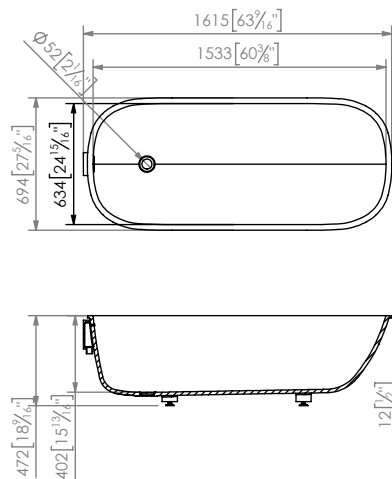

Description

Semi-finished embedded bathtub base, 1534 x 634mm and 402mm total depth. Includes height adjustable feet. Produced by mould by Krion® casting. Includes external overflow and drain valve with cover in white colour.

Features

Recommended Products

- 250023889 - SIFON DESAGUE BAÑERA NEXT TUBO D4

Codes and Standards

Regulation (EC) No 1907/2006
UL 2818 & CDPH
UNE-EN 13310

Colour

White

Baths

UNIQUE

UNIQUE T801 1100 E BL 155X65
100172777

Technical Information

- Installation: built-in
- Height: 472 mm
- Width: 1533 mm
- Length: 634 mm
- Net Weight: 81 Kg

Notes

Nota Semielaborado

Para consultar la garantía o cualquier otra información respecto a este producto, consulte nuestra web: www.krion.com